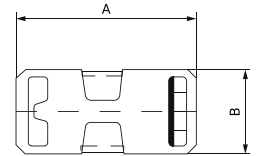

ADAPFLEX

HOUSING FOR ENDLESS BAND

Part Number	Denomination	Material	L ±1	Y ±0.1	H ±0.5	B ±0.2	G ±0.2	A ±0.5	Max. Values Torque (Nm)	Box Quantity	Outer Box Quantity
03035121	CCP8W2	W2	21,0	0,7	8,8	12	6	32,5	1,5	50	2.000
03035621	CCP14W2	W2	31,3	1,0	11,7	18	8	38,8	5,0	50	800
03035321	CCP8W4	W4	21,0	0,7	8,8	12	6	32,5	1,5	50	800
03035821	CCP14W4	W4	31,3	1,0	11,7	18	8	38,8	5,0	50	800

ENDLESS BAND + HOUSING BLISTER KIT

Part Number	Denomination	Material	Bandwidth mm	Max. Values Torque (Nm)	Box Quantity	Outer Box Quantity
03035101	CCP83W2	W2	8	1,5	3 m + 8 housings	100
03035601	CCP143W2	W2	14	5,0	3 m + 6 housings	50
03035301	CCP83W4	W4	8	1,5	3 m + 8 housings	100
03035801	CCP143W4	W4	14	5,0	3 m + 6 housings	50