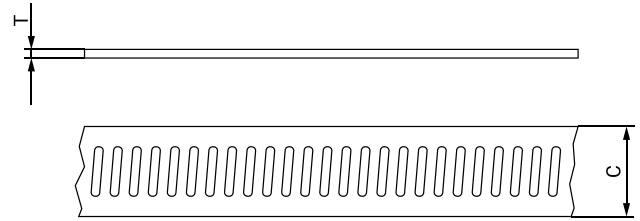

ADAPFLEX

Adapflex perforated banding with separate housings is recommended for occasional use in applications with variable diameters.

The fact that this clamp comes in rolls of 3 m and 25 m means that you can clamp diameters which standard clamps cannot cover. There is no need to know the application diameter beforehand as you can adjust the clamp to the diameter required on each occasion.

The assembly of this clamp is quick, clean and easy. All you require is a cutting tool and a conventional flat-head screwdriver.

Adapflex is available in different material qualities, thicknesses and bandwidths in a variety of different presentations. A practical and user-friendly kit in blister pack has been designed which contains 3m of band and 6 or 8 housings depending on the material quality. For bigger jobs 25 m rolls are available as well as sturdy boxes each containing 50 housings.

BAND MATERIAL: **W2:** Stainless steel AISI 430
W4: Stainless steel AISI 304

HOUSING MATERIAL: **W2:** Stainless steel AISI 430
Steel Screw Qst 36-3
Zinc Plated Cr3
W4: Stainless steel AISI 304

CORROSION RESISTANCE: **W2:** 72 hours salt spray (ASTM B-117)
W4: 400 hours salt spray (ASTM B-117)

ENDLESS BAND

Part Number	Denomination	Material	C ±0.2	T ±0.1	Box Quantity	Outer Box Quantity
03035111	CP825W2	W2	8	0,65	25 meters	14
03035611	CP1425W2	W2	14	0,70	25 meters	10
03035311	CP825W4	W4	8	0,65	25 meters	14
03035811	CP1425W4	W4	14	0,70	25 meters	10