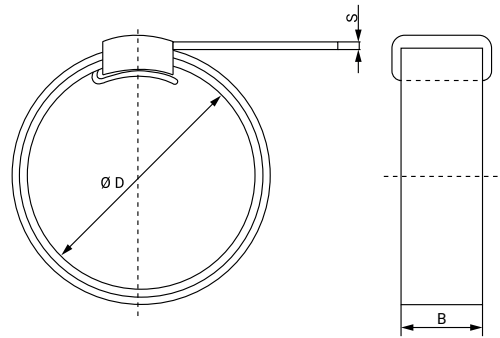

This band clamp is made of stainless steel and covers more than 30 diameters. It is preformed (semi-assembled) so that if the diameter of application is known, it is only necessary to choose the measure closest to such diameter and tighten it using a tool designed for applying this type of clamps. It can be tightened as much as desired and then cut.

MATERIAL: Stainless Steel
W4 AISI 304

CORROSION RESISTANCE: 400 hours salt spray
(ASTM B-117)

Part Number	Denomination	Ø D		B	S mm	Box Quantity	Outer Box Quantity
		mm	Inches				
03012291	ACP 19-6,4	19	3/4"	6,4	0,50	100	100
03012304	ACP 21-9,5	21	13/16"	9,5	0,64	100	100
03012312	ACP 25-6,4	25	1"	6,4	0,50	100	100
03012320	ACP 25-9,5	25	1"	9,5	0,64	100	100
03012347	ACP 25-12,7	25	1"	12,7	0,75	100	100
03012355	ACP 32-12,7	32	1-1/4"	12,7	0,75	100	100
03012363	ACP 35-6,4	35	1-3/8"	6,4	0,50	100	100
03012339	ACP 35-9,5	35	1-3/8"	9,5	0,64	100	100
03012371	ACP 38-6,4	38	1-1/2"	6,4	0,50	100	100
03012380	ACP 38-16	38	1-1/2"	16,0	0,75	100	100
03012398	ACP 45-12,7	45	1-3/4"	12,7	0,75	100	100
03012400	ACP 45-16	45	1-3/4"	16,0	0,75	100	100
03012419	ACP 48-9,5	48	1-7/8"	9,5	0,64	100	100
03012427	ACP 51-6,4	51	2"	6,4	0,50	100	100
03012435	ACP 51-16	51	2"	16,0	0,75	100	100
03012443	ACP 51-19	51	2"	19,0	0,75	100	100
03012451	ACP 57-16	57	2-1/4"	16,0	0,75	100	100
03012460	ACP 64-16	64	2-1/2"	16,0	0,75	100	100